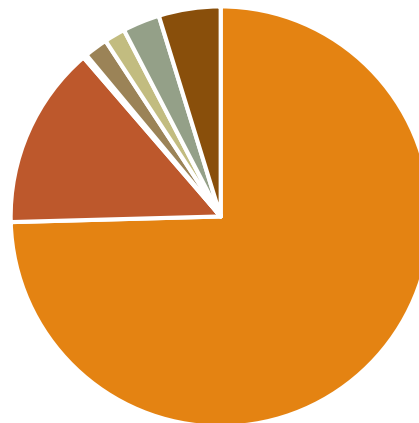

# BE COUNTED MICHIGAN 2020

THE 2020 CENSUS IS  
CRITICALLY IMPORTANT TO  
BERRIEN COUNTY

Based on a statistical analysis of the 2010 census response rate, we anticipate

 **80.9%**  
**RESPONSE RATE**

A decline in response rate to 2020 census, putting \$44M at risk in funding, annually

**11,921**

Households that will require follow-up

In Berrien County, we anticipate the following challenges

**22.6% HOMES  
UNDERSERVED  
BY BROADBAND  
TECHNOLOGY  
SERVICES**

**13.1%  
OF FAMILIES  
FALL BELOW  
POVERTY LEVEL**

So, who's in Berrien County?

**12.6% OF HOUSEHOLDS  
HAVE KIDS UNDER THE  
AGE OF 10**

**17.8% OF HOUSEHOLDS  
INCLUDE SENIORS 65+**

- White
- Black
- American Indian
- Asian
- Some other race
- Two or more races
- Hispanic